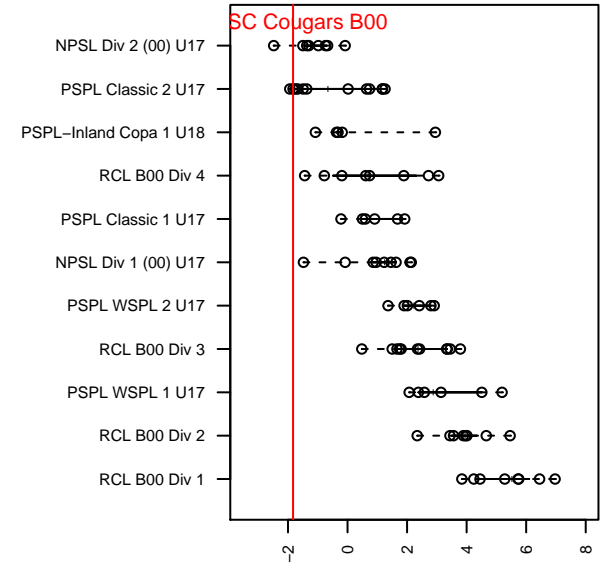

FPSC Cougars B00

Franklin Pierce SC
 Tacoma, WA
 B00 total strength=1108
 attack=6.73 defense=1.25
 fall league = PSPL Classic 2 U17

alt names used:
 FPSC Cougars
 FPSC -Rec B00 Cougars

Venues played:
 2016 Labor Day Cup BU17 Silver
 2016 PSPL Classic 2 U17

**attack and defense variance (black dot)
relative to other teams
and top 10 in region**

**attack and defense rating
relative to others at age
and all opponents in last 13 months**

Performance relative to 13 month average